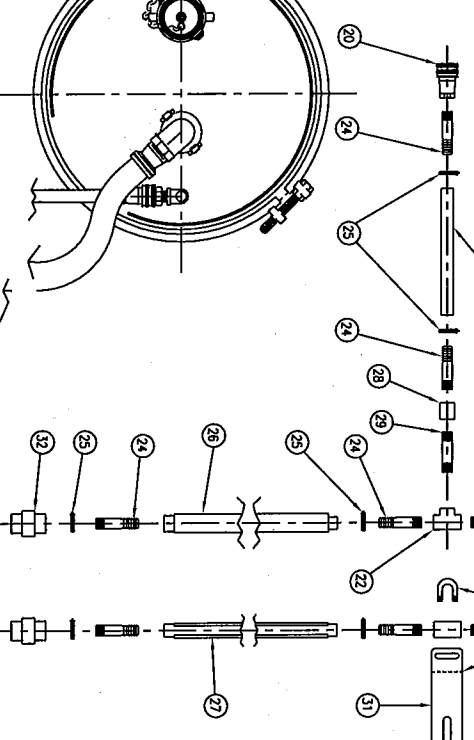

LENGTH OF COMPONENTS

Part No.	Length (in.)	Part No.	Length (in.)
19	30	23	30
20	30	24	30
21	30	25	30
22	30	26	30
23	30		
24	30		
25	30		
26	30