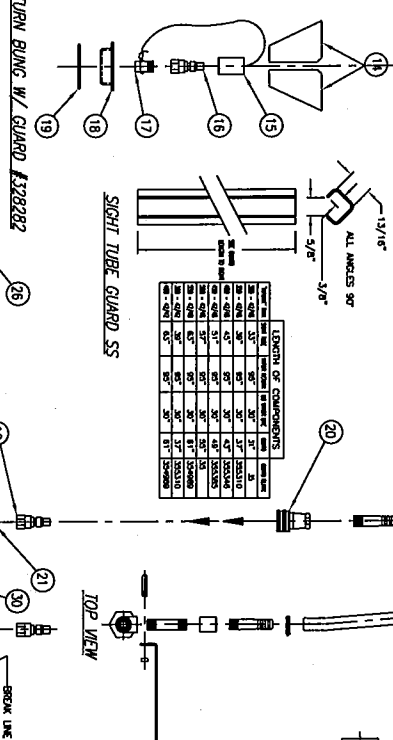

LENGTH OF COMPONENTS

Part No.	Length (in.)	Part No.	Length (in.)
19	30	23	30
20	30	24	30
21	30	25	30
22	30	26	30
23	30		
24	30		
25	30		
26	30